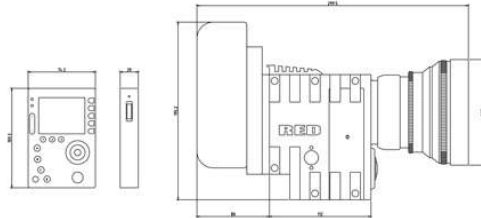

Patima-RED-Epic, Scarlet 2D underwater housing production plan

Patima UW ENG Co., LTD had started working on the sample housing of RED-Epic, Scarlet 2D camera since May, 2012.

Focus view(U) lens control(electronic line-based lens control) is applied.

Focus view(U): Accurate adjustment of zoom, focus and iris of the lens with buttons on the housing handle.

Patima-Cineroid HD external monitor provides FULL HD pictures.

Cineroid-EVF HD monitor housing is designed to connect a camera through HDMI and BNC terminal with a cable in 1080i.